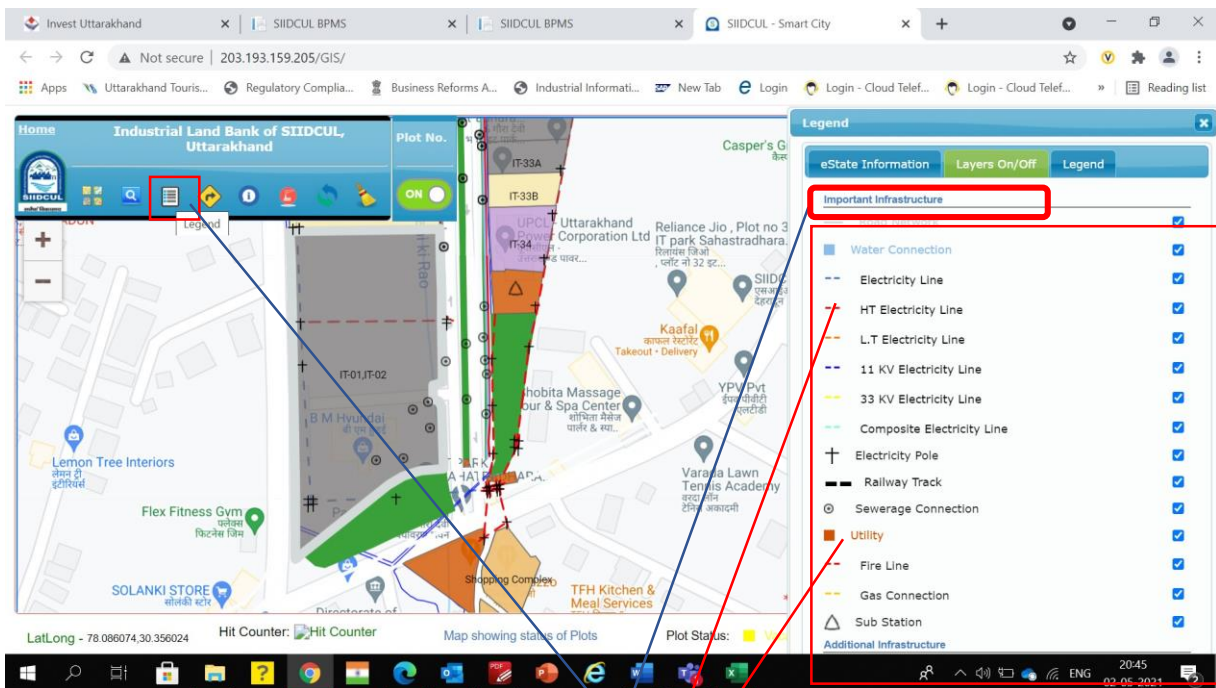

User Guide: Search Industrial Land on GIS

Visit GIS: <http://203.193.159.205/GIS/>

Search-IIE

Legends

Find Route

IIE Information

Air Pollution data

Select the Industrial estate through click on search: as for example showing for IT Park, which is listed under Plug and Play facility page:

Click on Search > Select Industrial estate to see the detailed information and

Select Industrial estate, Sector, Plot to see the Infrastructure and facilities are developed with all requisite clearances and permissions of the plots provided under plug and play facility

Infrastructure Details in IT Park and for available plot/shed which is available for Plug and Play facility:

Click on Legends > Select Layers On/Off to view the Important Infrastructure and Additional Infrastructure details through scrolling down the page information and

See the Legends to view the infrastructure details line: Road Network, Lines and Polls, Sewage Connection, Utility-Fire Line, Gas Connection, Substation and other additional infrastructure details