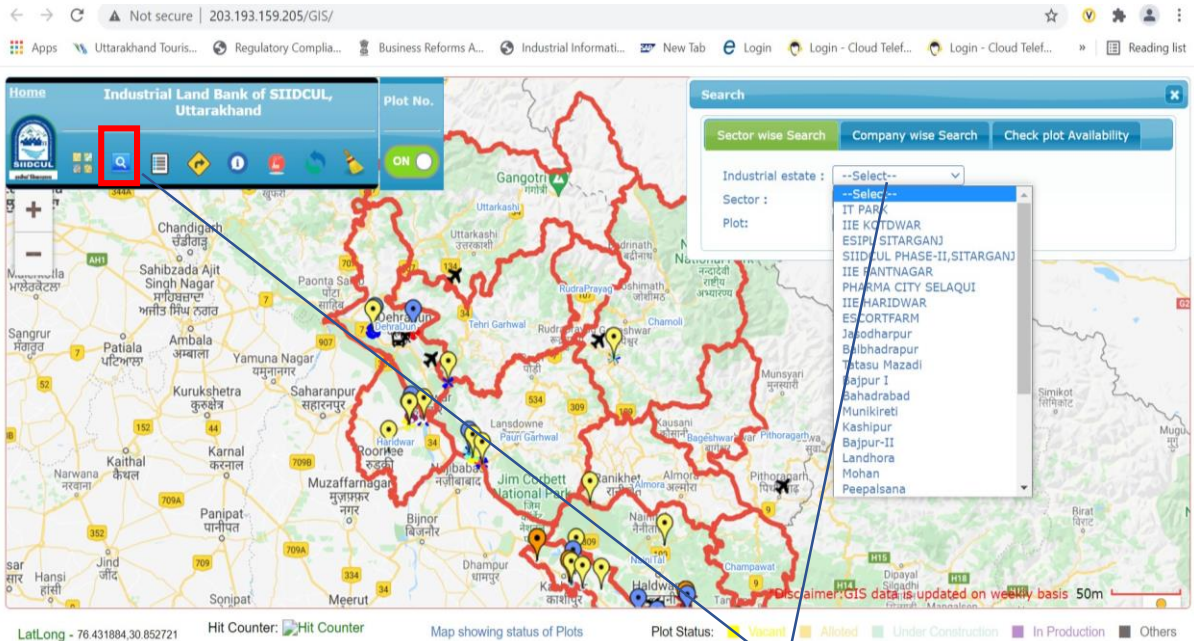

User Guide: Search Industrial Land on GIS

Visit GIS: <http://203.193.159.205/GIS/>

Search-IIE

Legends

Find Route

IIE Information

Air Pollution data

Select the Industrial estate through click on search: as for example showing for IT Park, which is listed under Plug and Play facility page:

Click on Search > Select Industrial estate to see the detailed information and

Select Industrial estate, Sector, Plot to see the Infrastructure and facilities are developed with all requisite clearances and permissions of the plots provided under plug and play facility

Infrastructure Details in IT Park and for available plot/shed which is available for Plug and Play facility:

Click on Legends > Select Layers On/Off to view the Important Infrastructure and Additional Infrastructure details through scrolling down the page information and

See the Legends to view the infrastructure details line: Road Network, Lines and Polls, Sewage Connection, Utility-Fire Line, Gas Connection, Substation and other additional infrastructure details