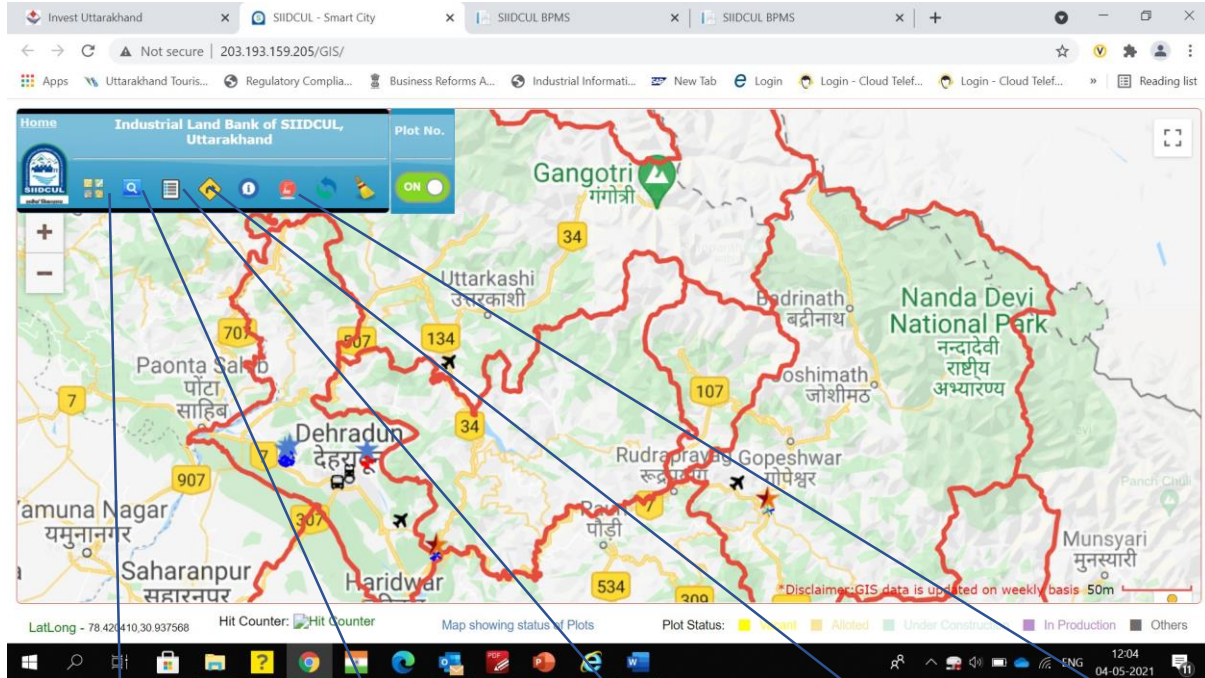

User Guide: Search Industrial Land on GIS

Visit GIS: <http://203.193.159.205/GIS/>

Search-IIE

Legends

Find Route

IIE Information

Air Pollution data

Select the Industrial estate through click on search: as for example showing for IT Park, which is listed under Plug and Play facility page:

See the Legends to view the infrastructure details line: Road Network, Lines and Polls, Sewage Connection, Utility-Fire Line, Gas Connection, Substation and other additional infrastructure details