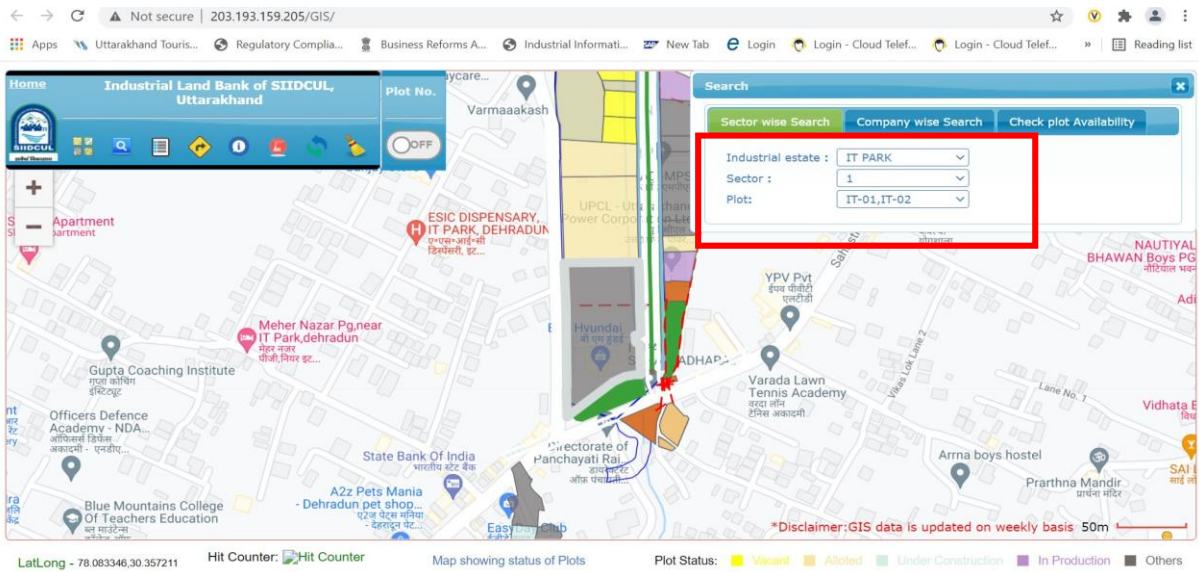

User Guide: Search Industrial Land on GIS

Visit GIS: <http://203.193.159.205/GIS/>

Search-IIE

Legends

Find Route

IIE Information

Air Pollution data

Select the Industrial estate through click on search: as for example showing for IT Park, which is listed under Plug and Play facility page:

Click on Search > Select Industrial estate to see the detailed information and

Select Industrial estate, Sector, Plot to see the Infrastructure and facilities are developed with all requisite clearances and permissions of the plots provided under plug and play facility

Infrastructure Details in IT Park and for available plot/shed which is available for Plug and Play facility:

Click on Legends > Select Layers On/Off to view the Important Infrastructure and Additional Infrastructure details through scrolling down the page information and

See the Legends to view the infrastructure details line: Road Network, Lines and Polls, Sewage Connection, Utility-Fire Line, Gas Connection, Substation and other additional infrastructure details